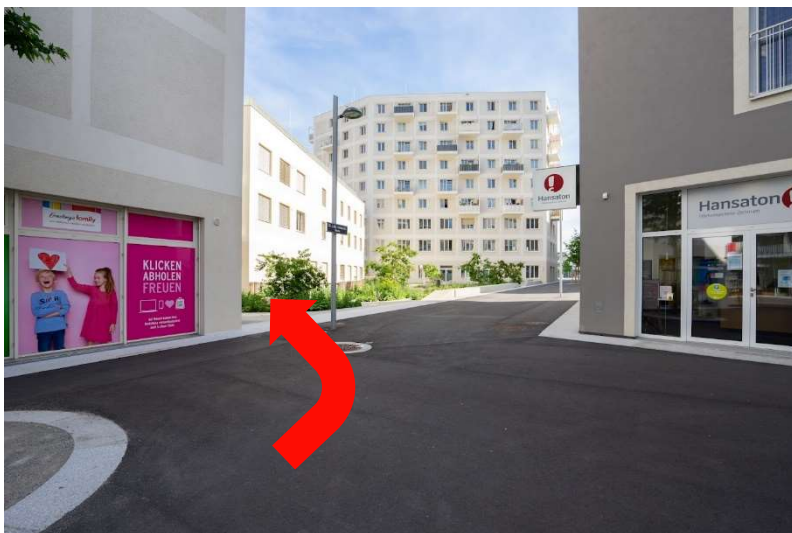

How do I get to the FeelGood Apartments?

How do I get from the location GreenLiving in the Anna-Bastel-Gasse 3 to the location Smart-Living in the Beatrix-Kempf-Gasse 1?

When you leave the building, turn right and go straight ahead towards the grey building.

Once you reached the grey building, turn left...

...and then immediately turn right.

And then immediately turn left...

...and walk through the buildings,...

...turn right in the end...

...and then you are already in front of the entrance of our location SmartLiving.