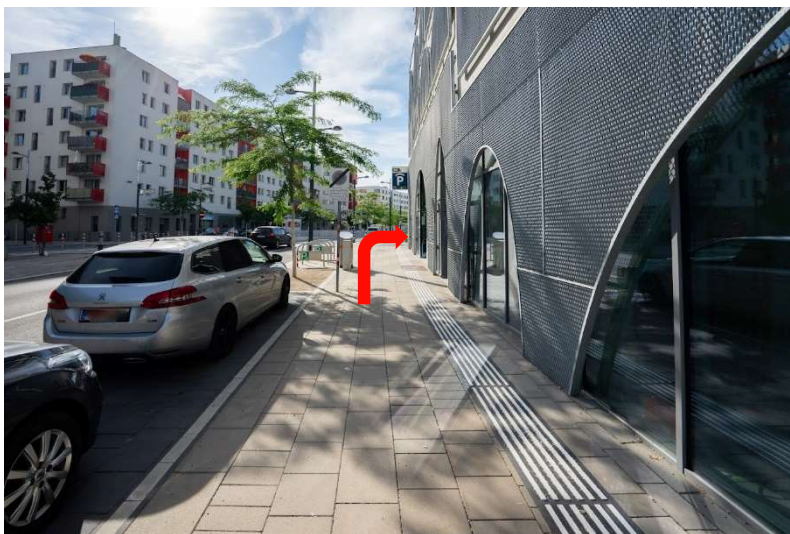

How do I get to the FeelGood Apartments?

How do I get from the location SmartLiving in the Beatrix-Kempf-Gasse 1 to the parking garage in the Sonnenallee 26?

When you leave the building, turn right,...

...go straight ahead passing the veterinarian...

...until you reach this corner,
where you turn right and...

...pass by our
reception...

...until you turn left...

...and then right.

Afterwards you go straight ahead...

...until the sign of the parking garage, where you turn right.

And then you have already
reached the parking garage.