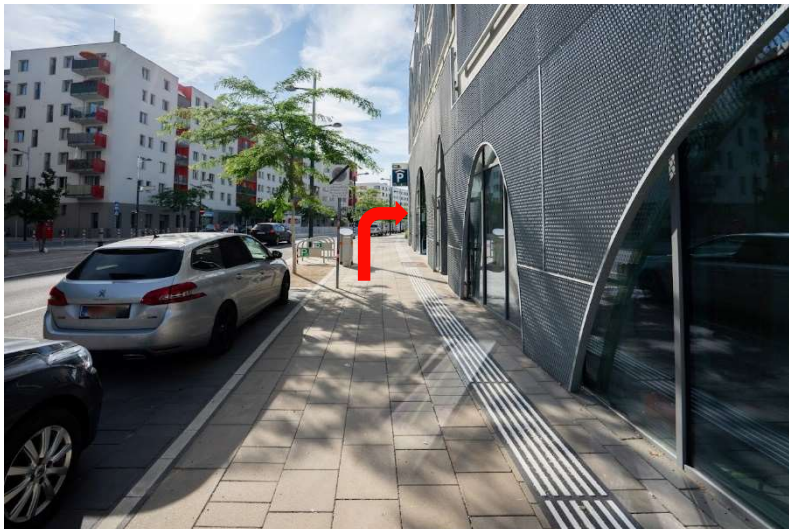

How do I get to the FeelGood Apartments?

How do I get from the reception at Maria-Trapp-Platz 1 to the parking garage in the Sonnenallee 26?

When you leave the reception, turn right and go straight ahead until you turn left..

...and then turn right.

Walk straight ahead...

...until the sign of the parking garage, where you turn right.

And then you have already reached the parking garage.