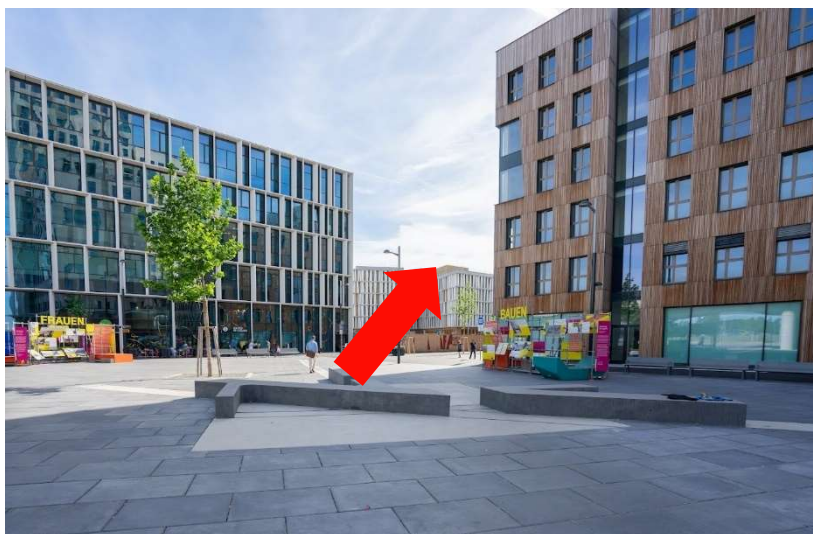

How do I get to the FeelGood Apartments?

How do I get from the underground station U2 Seestadt to the location GreenLiving in the Anna-Bastel-Gasse 3?

Ideally, you board the underground in driving direction at the very front. Once you have gotten out, you take the stairs or the elevator down, leave the station and turn right.

Walk through the buildings...

...passing the shop Neuroth...

Walk straight ahead until you turn right in the end.

Go straight on until....

...the entrance of the location SmartLiving.