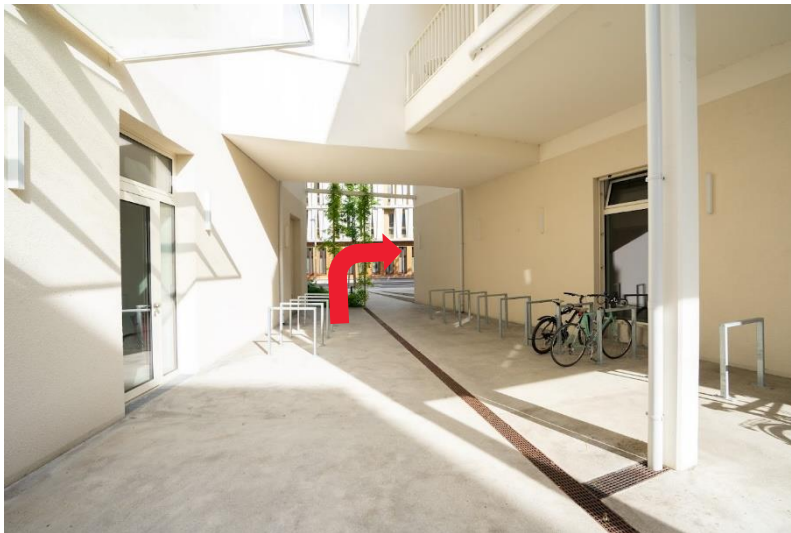

How do I get to the FeelGood Apartments?

How do I get from the location GreenLiving in the Anna-Bastel-Gasse 3 to the location Smart-Living in the Beatrix-Kempf-Gasse 1?

When you leave the building, turn right and go straight ahead towards the grey building.

Once you reached the grey building, turn left...

...and then immediately turn right.

And then immediately turn left...

...and walk through the buildings,...

...turn right in the end...

...and then you are already in
front of the entrance of our
location SmartLiving.