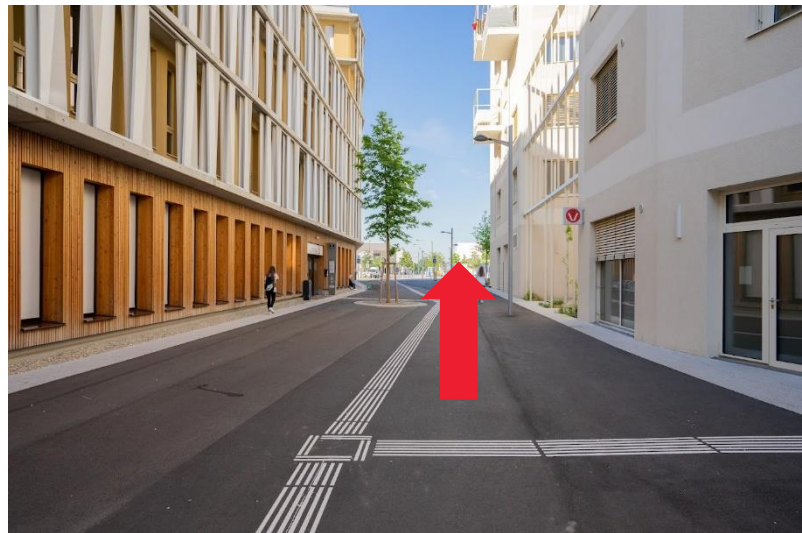

How do I get to the FeelGood Apartments?

How do I get from the location SmartLiving in the Beatrix-Kempf-Gasse 1 to the parking garage in the Sonnenallee 26?

When you leave the building,
turn right,...

...go straight ahead passing the
veterinarian...

...until you reach this corner,
where you turn right and...

...pass by our
reception...

...until you turn left...

...and then right.

Afterwards you go straight
ahead...

...until the sign of the parking
garage, where you turn right.

And then you have already
reached the parking garage.