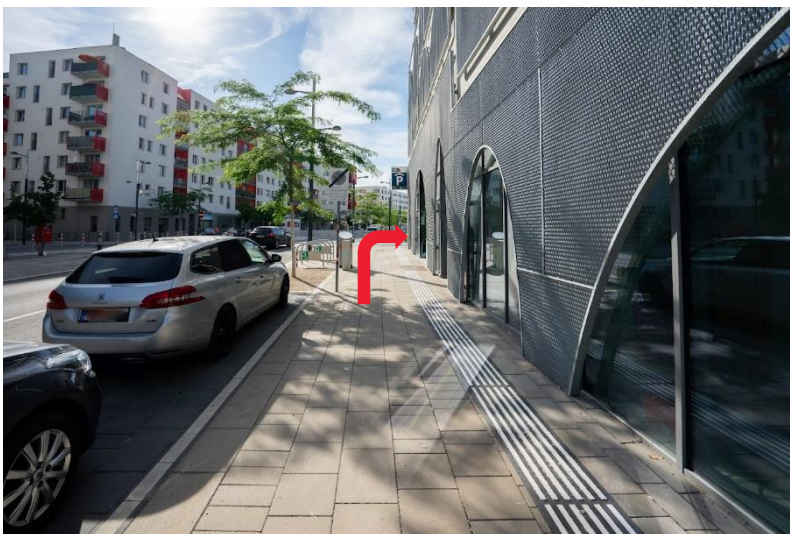

How do I get to the FeelGood Apartments?

How do I get from the location SmartLiving in the Beatrix-Kempf-Gasse 1 to the parking garage in the Sonnenallee 26?

When you leave the building,
turn right,...

...go straight ahead passing the
veterinarian...

...until you reach this corner,
where you turn right and...

...pass by our
reception...

...until you turn left...

...and then right.

Afterwards you go straight
ahead...

...until the sign of the parking
garage, where you turn right.

And then you have already
reached the parking garage.