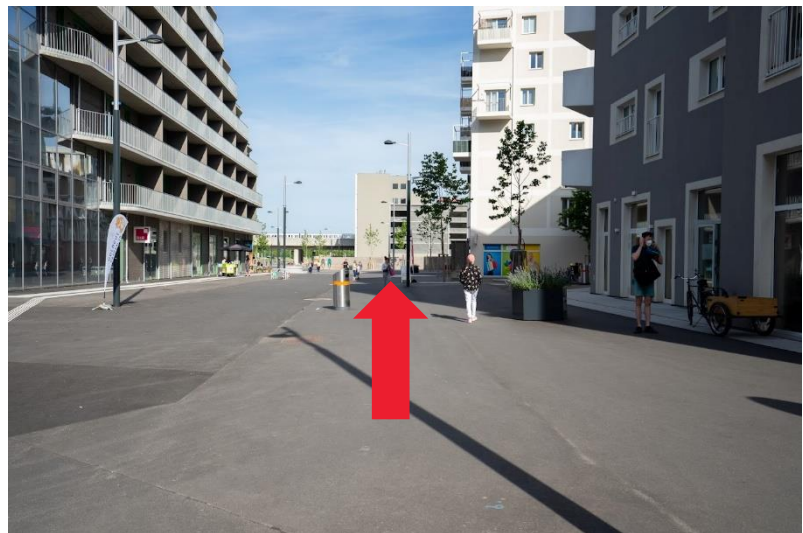

## How do I get to the FeelGood Apartments?

How do I get from the parking garage in the Sonnenallee 26 to the location SmartLiving in the Beatrix-Kempf-Gasse 1?

When you leave the parking garage, turn right...

...and go straight ahead...

...until this square, where you turn right.

Then you go straight ahead...

...until you turn right into the  
Beatrix-Kempf-Gasse.

The go straight ahead until...

...you will find the entrance to the location SmartLiving to your right: