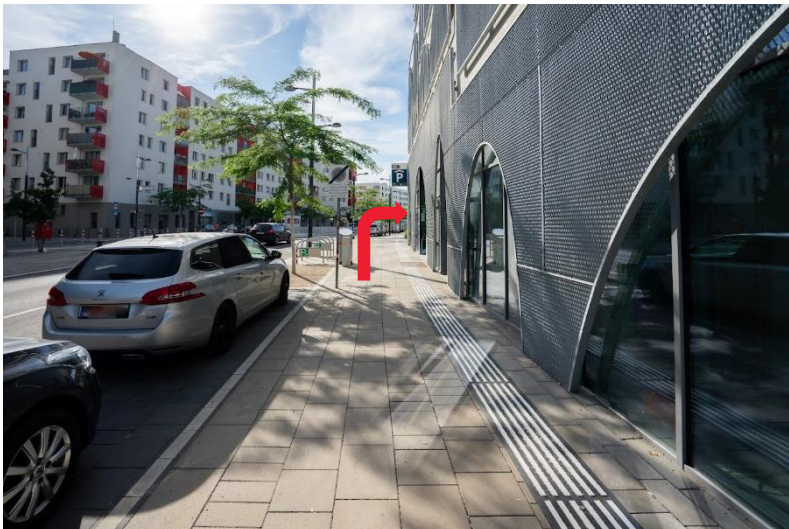

How do I get to the FeelGood Apartments?

How do I get from the reception at Maria-Trapp-Platz 1 to the parking garage in the Sonnenallee 26?

When you leave the reception, turn right and go straight ahead until you turn left..

...and then turn right.

Walk straight ahead...

...until the sign of the parking garage, where you turn right.

And then you have already reached the parking garage.